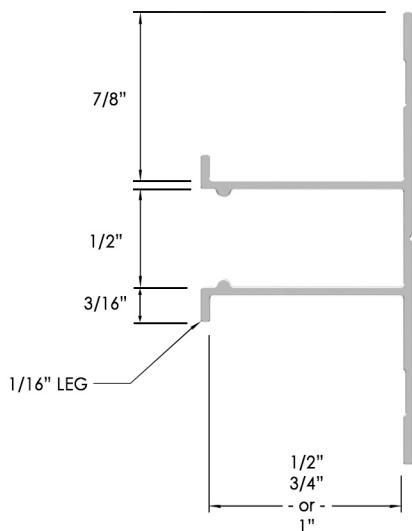

Lengths up to 20'

**PANEL TO PANEL LED WITH LIP**

Panel Size	Product Number
1/2"	PTP-WL-LED-50
3/4"	PTP-WL-LED-75
1"	PTP-WL-LED-100