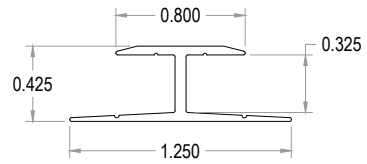

| ALUMINUM EXTRUSIONS                          |                   |             |          |
|--|-------------------|-------------|----------|
| PART #                                       | DESCRIPTION       | LENGTH (FT) | FINISHES |
| PD6131                                       | 5/16" DIVIDER 12' | 12          | ANODIZED |
| CUSTOM FINISHES AVAILABLE FOR ALL EXTRUSIONS |                   |             |          |

END VIEW

SIDE VIEW

ISOMETRIC VIEW

Decorative  
Wall  
Panels

<https://DWPanels.com>

© 2017 DWPANELS, LLC

Information In This Drawing is Provided for Reference Only

PART NUMBER:  
PD6131