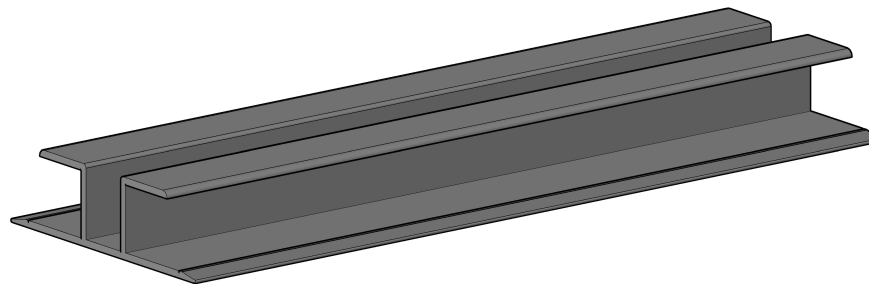

ALUMINUM EXTRUSIONS			
PART #	DESCRIPTION	LENGTH (FT)	FINISHES
PD3266	ALUMINUM DOUBLE DIVIDER FOR 5/8" MATERIAL	12	ANODIZED, MILL FINISH
CUSTOM FINISHES AVAILABLE FOR ALL EXTRUSIONS			

END VIEW

SIDE VIEW

ISOMETRIC VIEW

Decorative
Wall
Panels

<https://DWPanels.com>

© 2017 DWPANELS, LLC

Information In This Drawing is Provided for Reference Only

PART NUMBER:
PD3266

PART NAME:
PANEL DIVIDER