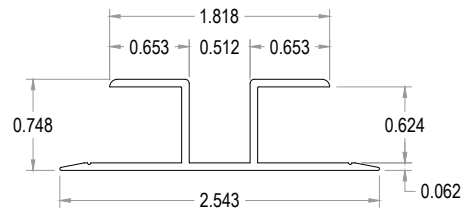

ALUMINUM EXTRUSIONS			
PART #	DESCRIPTION	LENGTH (FT)	FINISHES
PD3266	ALUMINUM DOUBLE DIVIDER FOR 5/8" MATERIAL	12	ANODIZED, MILL FINISH
CUSTOM FINISHES AVAILABLE FOR ALL EXTRUSIONS			

END VIEW

SIDE VIEW

ISOMETRIC VIEW

Decorative
Wall
Panels

<https://DWPanels.com>

© 2017 DWPANELS, LLC

Information In This Drawing is Provided for Reference Only

PART NUMBER:
PD3266

PART NAME:
PANEL DIVIDER