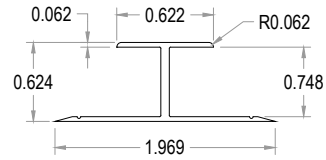

ALUMINUM EXTRUSIONS			
PART #	DESCRIPTION	LENGTH (FT)	FINISHES
PD3263	ALUMINUM DIVIDER FOR 5/8" MATERIAL	12	ANODIZED
CUSTOM FINISHES AVAILABLE FOR ALL EXTRUSIONS			

END VIEW

SIDE VIEW

ISOMETRIC VIEW

Decorative
Wall
Panels