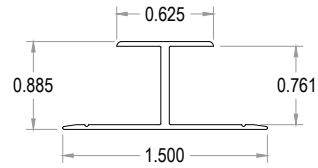

| ALUMINUM EXTRUSIONS | | | |
|--|--------------|-------------|----------|
| PART # | DESCRIPTION | LENGTH (FT) | FINISHES |
| PD3131 | 3/4" DIVIDER | 12 | ANODIZED |
| CUSTOM FINISHES AVAILABLE FOR ALL EXTRUSIONS | | | |

END VIEW

SIDE VIEW

ISOMETRIC VIEW

Decorative
Wall
Panels

<https://DWPanels.com>

© 2017 DWPANELS, LLC

Information In This Drawing is Provided for Reference Only

PART NUMBER:
PD3131