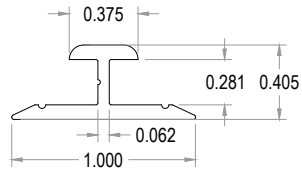

ALUMINUM EXTRUSIONS			
PART #	DESCRIPTION	LENGTH (FT)	FINISHES
PD2131	1/4" DIVIDER	12	BRASS, BRITE CLEAR, ANODIZED
CUSTOM FINISHES AVAILABLE FOR ALL EXTRUSIONS			

END VIEW

SIDE VIEW

ISOMETRIC VIEW

 <p>Decorative Wall Panels</p> <p>https://DWPanels.com</p> <p>© 2017 DWPANELS, LLC</p> <p>Information In This Drawing is Provided for Reference Only</p>	<p>PART NUMBER: PD2131</p>
	<p>PART NAME: PANEL DIVIDER</p>