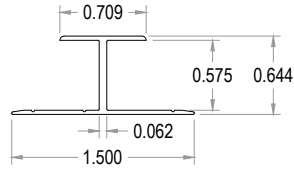

ALUMINUM EXTRUSIONS			
PART #	DESCRIPTION	LENGTH (FT)	FINISHES
PD1131	1/2" DIVIDER 12'	12	ANODIZED
CUSTOM FINISHES AVAILABLE FOR ALL EXTRUSIONS			

END VIEW

SIDE VIEW

ISOMETRIC VIEW

Decorative
Wall
Panels

<https://DWPanels.com>