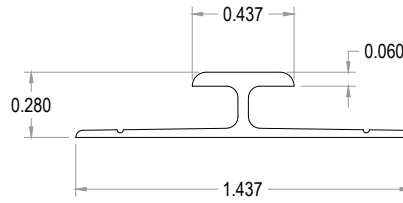

ALUMINUM EXTRUSIONS			
PART #	DESCRIPTION	LENGTH (FT)	FINISHES
PD0431	ALUMINUM DIVIDER FOR 5/32" MATERIAL	12	ANODIZED, BRITE CLEAR
CUSTOM FINISHES AVAILABLE FOR ALL EXTRUSIONS			

END VIEW

SIDE VIEW

ISOMETRIC VIEW

 <p>Decorative Wall Panels</p> <p>https://DWPanels.com © 2017 DWPANELS, LLC Information In This Drawing is Provided for Reference Only</p>	<p>PART NUMBER: PD0431</p>
	<p>PART NAME: PANEL DIVIDER</p>