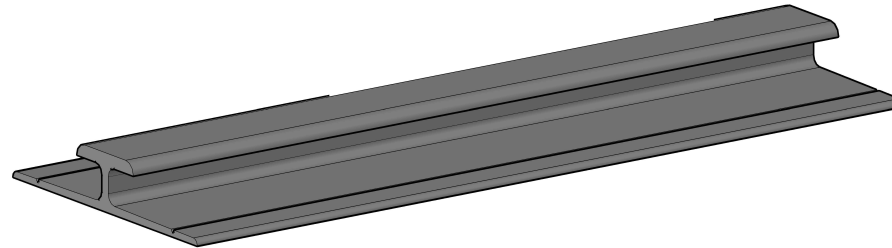

ALUMINUM EXTRUSIONS			
PART #	DESCRIPTION	LENGTH (FT)	FINISHES
PD0431	ALUMINUM DIVIDER FOR 5/32" MATERIAL	12	ANODIZED, BRITE CLEAR
CUSTOM FINISHES AVAILABLE FOR ALL EXTRUSIONS			

END VIEW

SIDE VIEW

ISOMETRIC VIEW

 <p>Decorative Wall Panels</p> <p>https://DWPanels.com © 2017 DWPANELS, LLC Information In This Drawing is Provided for Reference Only</p>	<p>PART NUMBER: PD0431</p>
	<p>PART NAME: PANEL DIVIDER</p>