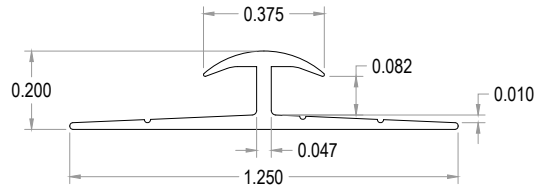

ALUMINUM EXTRUSIONS			
PART #	DESCRIPTION	LENGTH (FT)	FINISHES
PD0231	1/16" DIVIDER 12'	12	ANODIZED
CUSTOM FINISHES AVAILABLE FOR ALL EXTRUSIONS			

END VIEW

SIDE VIEW

ISOMETRIC VIEW

Decorative Wall Panels
<https://DWPanels.com>
 © 2017 DWPANELS, LLC
 Information In This Drawing is Provided for Reference Only

PART NUMBER:
PD0231

PART NAME:
PANEL DIVIDER