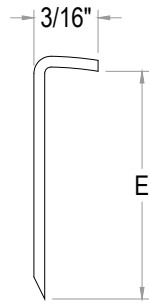

ALUMINUM EXTRUSIONS				
PART #	DESCRIPTION	E	LENGTH (FT)	FINISHES
LCET2602	7/8" COUNTER CENTER EDGING	7/8	12	BRASS, ANODIZED, BRITE CLEAR
CUSTOM FINISHES AVAILABLE FOR ALL EXTRUSIONS				

END VIEW

SIDE VIEW

ISOMETRIC VIEW

 <p>Decorative Wall Panels</p> <p>https://DWPanels.com © 2017 DWPANELS, LLC Information In This Drawing is Provided for Reference Only</p>	<p>PART NUMBER: LCET2602</p>
	<p>PART NAME: L COUNTER EDGE TRIM</p>