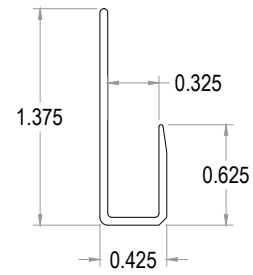

ALUMINUM EXTRUSIONS			
PART #	DESCRIPTION	LENGTH (FT)	FINISHES
JC3139	5/16" BOTTOM CAP, PUNCHED AND SLOTTED	12	ANODIZED, BRITE CLEAR
CUSTOM FINISHES AVAILABLE FOR ALL EXTRUSIONS			

END VIEW

SIDE VIEW

ISOMETRIC VIEW

 <p>Decorative Wall Panels</p> <p>https://DWPanels.com</p> <p>© 2017 DWPANELS, LLC</p> <p>Information In This Drawing is Provided for Reference Only</p>	<p>PART NUMBER: JC3139</p>
	<p>PART NAME: J CHANNEL</p>