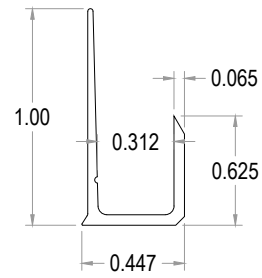

ALUMINUM EXTRUSIONS			
PART #	DESCRIPTION	LENGTH (FT)	FINISHES
JC3132	1/4" TOP CAP	8	BRASS, BRITE CLEAR
		12	BRUSHED STAINLESS STEEL, BRITE CLEAR, ANODIZED
CUSTOM FINISHES AVAILABLE FOR ALL EXTRUSIONS			

END VIEW

SIDE VIEW

ISOMETRIC VIEW

 <p>Decorative Wall Panels</p> <p>https://DWPanels.com © 2017 DWPANELS, LLC Information In This Drawing is Provided for Reference Only</p>	<p>PART NUMBER: JC3132</p>
	<p>PART NAME: J CHANNEL</p>