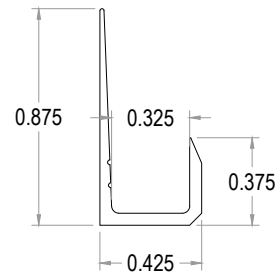

ALUMINUM EXTRUSIONS			
PART #	DESCRIPTION	LENGTH (FT)	FINISHES
JC2137	5/16" CAP, PUNCHED AND SLOTTED	12	ANODIZED, BRASS, BRITE CLEAR
CUSTOM FINISHES AVAILABLE FOR ALL EXTRUSIONS			

END VIEW

SIDE VIEW

ISOMETRIC VIEW

 <p>Decorative Wall Panels</p> <p>https://DWPanels.com © 2017 DWPANELS, LLC Information In This Drawing is Provided for Reference Only</p>	<p>PART NUMBER: JC2137</p>
	<p>PART NAME: J CHANNEL</p>