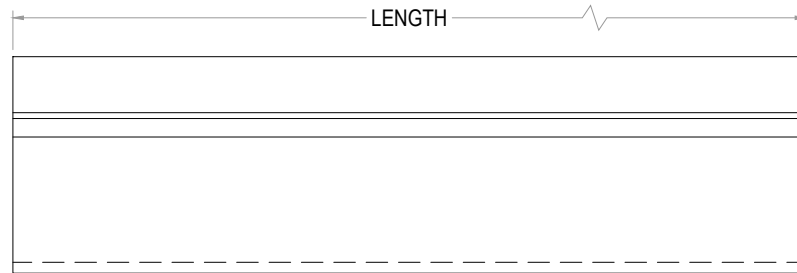

ALUMINUM EXTRUSIONS			
PART #	DESCRIPTION	LENGTH (FT)	FINISHES
JC2136	1/2" CAP	8	BRASS, BRITE CLEAR
		12	ANODIZED
CUSTOM FINISHES AVAILABLE FOR ALL EXTRUSIONS			

END VIEW

SIDE VIEW

ISOMETRIC VIEW

 <p>Decorative Wall Panels</p> <p>https://DWPanels.com © 2017 DWPANELS, LLC Information In This Drawing is Provided for Reference Only</p>	<p>PART NUMBER: JC2136</p>
	<p>PART NAME: J CHANNEL</p>