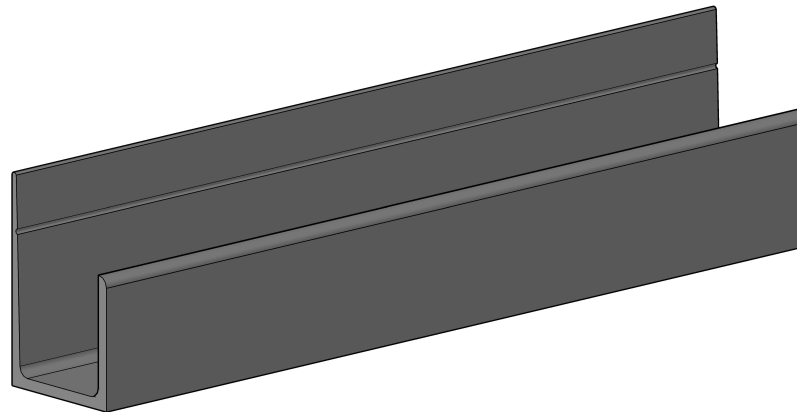

ALUMINUM EXTRUSIONS			
PART #	DESCRIPTION	LENGTH (FT)	FINISHES
JC2136	1/2" CAP	8	BRASS, BRITE CLEAR
		12	ANODIZED
CUSTOM FINISHES AVAILABLE FOR ALL EXTRUSIONS			

END VIEW

SIDE VIEW

ISOMETRIC VIEW

 <p>Decorative Wall Panels</p> <p>https://DWPanels.com © 2017 DWPANELS, LLC Information In This Drawing is Provided for Reference Only</p>	<p>PART NUMBER: JC2136</p>
	<p>PART NAME: J CHANNEL</p>