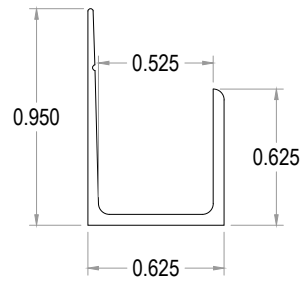

ALUMINUM EXTRUSIONS			
PART #	DESCRIPTION	LENGTH (FT)	FINISHES
JC2136	1/2" CAP	8	BRASS, BRITE CLEAR
		12	ANODIZED
CUSTOM FINISHES AVAILABLE FOR ALL EXTRUSIONS			

END VIEW

SIDE VIEW

ISOMETRIC VIEW

 <p>Decorative Wall Panels</p> <p>https://DWPanels.com © 2017 DWPANELS, LLC Information In This Drawing is Provided for Reference Only</p>	<p>PART NUMBER: JC2136</p>
	<p>PART NAME: J CHANNEL</p>