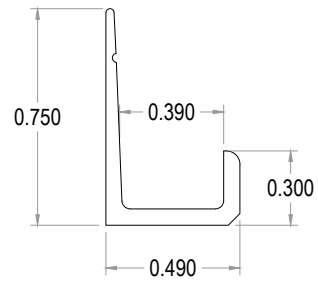

ALUMINUM EXTRUSIONS			
PART #	DESCRIPTION	LENGTH (FT)	FINISHES
JC2135	3/8" CAP	8	BRITE CLEAR, ANODIZED
		12	BRITE CLEAR, ANODIZED, BRASS
CUSTOM FINISHES AVAILABLE FOR ALL EXTRUSIONS			

END VIEW

SIDE VIEW

ISOMETRIC VIEW

 <p>Decorative Wall Panels</p> <p>https://DWPanels.com © 2017 DWPANELS, LLC Information In This Drawing is Provided for Reference Only</p>	<p>PART NUMBER: JC2135</p>
	<p>PART NAME: J CHANNEL</p>