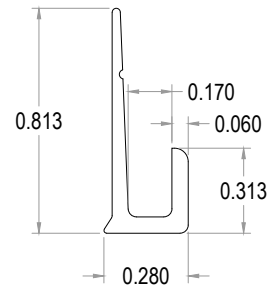

ALUMINUM EXTRUSIONS			
PART #	DESCRIPTION	LENGTH (FT)	FINISHES
JC0430	5/32" CAP 12'	12	BRITE CLEAR, ANODIZED, SATIN BLACK
CUSTOM FINISHES AVAILABLE FOR ALL EXTRUSIONS			

END VIEW

SIDE VIEW

ISOMETRIC VIEW

 <p>Decorative Wall Panels</p> <p>https://DWPanels.com © 2017 DWPANELS, LLC Information In This Drawing is Provided for Reference Only</p>	<p>PART NUMBER: JC0430</p>
	<p>PART NAME: J CHANNEL</p>