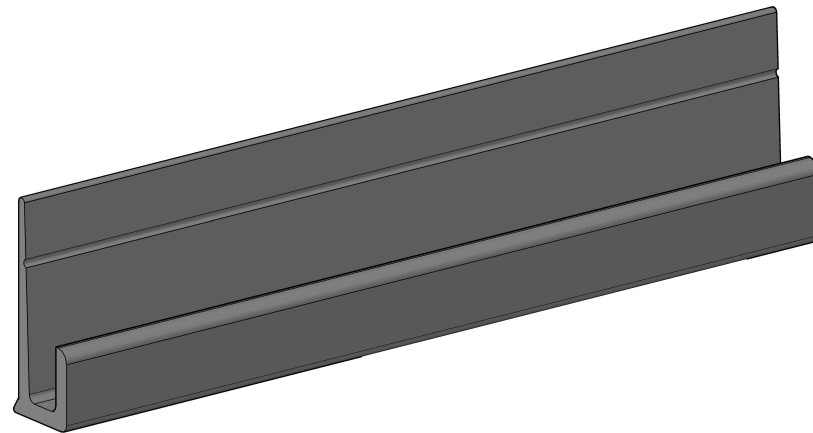

ALUMINUM EXTRUSIONS			
PART #	DESCRIPTION	LENGTH (FT)	FINISHES
JC0430	5/32" CAP 12'	12	BRITE CLEAR, ANODIZED, SATIN BLACK
CUSTOM FINISHES AVAILABLE FOR ALL EXTRUSIONS			

END VIEW

SIDE VIEW

ISOMETRIC VIEW

 <p>Decorative Wall Panels</p> <p>https://DWPanels.com © 2017 DWPANELS, LLC Information In This Drawing is Provided for Reference Only</p>	<p>PART NUMBER: JC0430</p>
	<p>PART NAME: J CHANNEL</p>