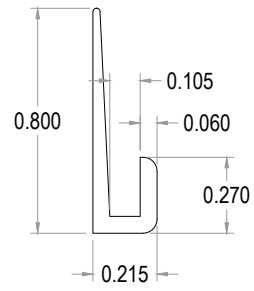

ALUMINUM EXTRUSIONS			
PART #	DESCRIPTION	LENGTH (FT)	FINISHES
JC0330	3/32" CAP 12'	12	BRITE CLEAR, ANODIZED
CUSTOM FINISHES AVAILABLE FOR ALL EXTRUSIONS			

END VIEW

SIDE VIEW

ISOMETRIC VIEW

 <p>Decorative Wall Panels</p> <p>https://DWPanels.com</p> <p>© 2017 DWPANELS, LLC</p> <p>Information In This Drawing is Provided for Reference Only</p>	<p>PART NUMBER:</p> <p>JC0330</p>
	<p>PART NAME:</p> <p>J CHANNEL</p>