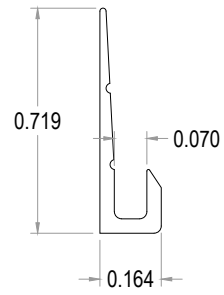

ALUMINUM EXTRUSIONS			
PART #	DESCRIPTION	LENGTH (FT)	FINISHES
JC0230	1/16" MATERIAL 12'	12	BRITE CLEAR, ANODIZED
CUSTOM FINISHES AVAILABLE FOR ALL EXTRUSIONS			

END VIEW

SIDE VIEW

ISOMETRIC VIEW

 <p>Decorative Wall Panels</p> <p>https://DWPanels.com © 2017 DWPANELS, LLC Information In This Drawing is Provided for Reference Only</p>	<p>PART NUMBER: JC0230</p>
	<p>PART NAME: J CHANNEL</p>