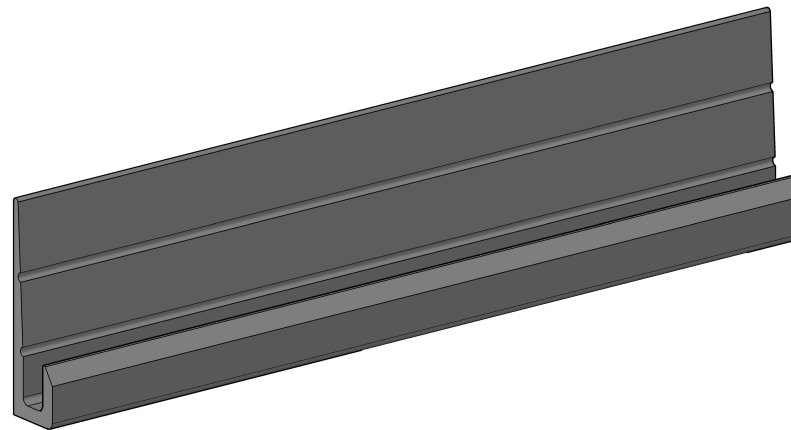

ALUMINUM EXTRUSIONS			
PART #	DESCRIPTION	LENGTH (FT)	FINISHES
JC0230	1/16" MATERIAL 12'	12	BRITE CLEAR, ANODIZED
CUSTOM FINISHES AVAILABLE FOR ALL EXTRUSIONS			

END VIEW

SIDE VIEW

ISOMETRIC VIEW

 <p>Decorative Wall Panels</p> <p>https://DWPanels.com © 2017 DWPANELS, LLC Information In This Drawing is Provided for Reference Only</p>	<p>PART NUMBER: JC0230</p>
	<p>PART NAME: J CHANNEL</p>