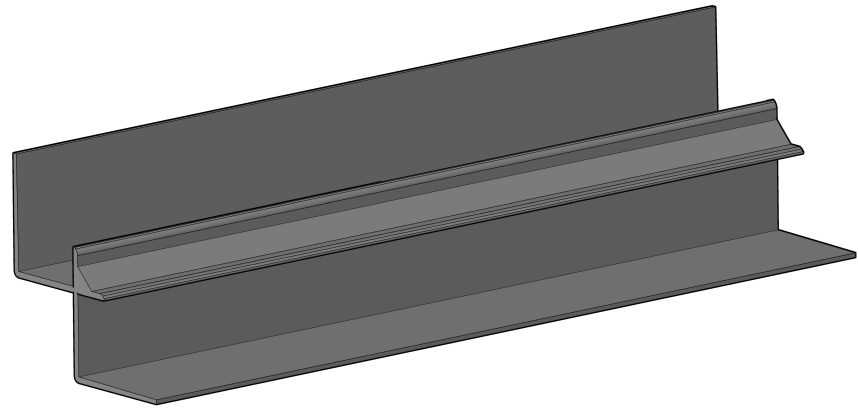

ALUMINUM EXTRUSIONS			
PART #	ALLOY	LENGTH (FT)	FINISHES
PD7892	6063-T5	6	MECHANICALLY POLISHED
CUSTOM FINISHES AVAILABLE FOR ALL EXTRUSIONS			

END VIEW

SIDE VIEW

ISOMETRIC VIEW

 <p>Decorative Wall Panels</p> <p><a href="https://DWPanels.com">https://DWPanels.com</a> © 2017 DWPANELS, LLC Information In This Drawing is Provided for Reference Only</p>	<p>PART NUMBER: PD7892</p>
	<p>PART NAME: INSIDE CORNER</p>