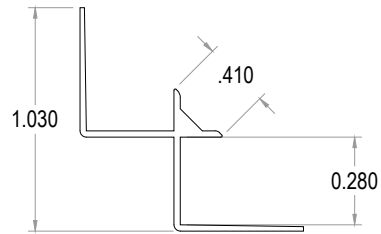

ALUMINUM EXTRUSIONS			
PART #	ALLOY	LENGTH (FT)	FINISHES
PD7892	6063-T5	6	MECHANICALLY POLISHED
CUSTOM FINISHES AVAILABLE FOR ALL EXTRUSIONS			

END VIEW

SIDE VIEW

ISOMETRIC VIEW

 <p>Decorative Wall Panels</p> <p><a href="https://DWPanels.com">https://DWPanels.com</a> © 2017 DWPANELS, LLC Information In This Drawing is Provided for Reference Only</p>	<p>PART NUMBER: PD7892</p>
	<p>PART NAME: INSIDE CORNER</p>