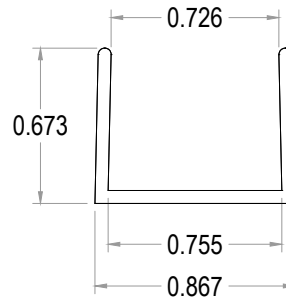

ALUMINUM EXTRUSIONS			
PART #	DESCRIPTION	LENGTH (FT)	FINISHES
CCC7006	VINYL CHANNEL CAP FOR 3/4" MATERIAL	8	WHITE, BRITE BLACK, ALMOND
CUSTOM FINISHES AVAILABLE FOR ALL EXTRUSIONS			

END VIEW

SIDE VIEW

ISOMETRIC VIEW

 <p>Decorative Wall Panels</p> <p><a href="https://DWPanels.com">https://DWPanels.com</a> © 2017 DWPANELS, LLC Information In This Drawing is Provided for Reference Only</p>	<p>PART NUMBER: CCC7006</p>
	<p>PART NAME: C CHANNEL CAP</p>