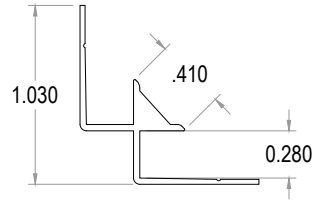

ALUMINUM EXTRUSIONS			
PART #	ALLOY	LENGTH (FT)	FINISHES
PD7890	6063-T5	6	MECHANICALLY POLISHED
CUSTOM FINISHES AVAILABLE FOR ALL EXTRUSIONS			

END VIEW

SIDE VIEW

ISOMETRIC VIEW

 <p>Decorative Wall Panels</p> <p><a href="https://DWPanels.com">https://DWPanels.com</a> © 2017 DWPANELS, LLC Information In This Drawing is Provided for Reference Only</p>	<p>PART NUMBER: PD7890</p>
	<p>PART NAME: INSIDE CORNER</p>