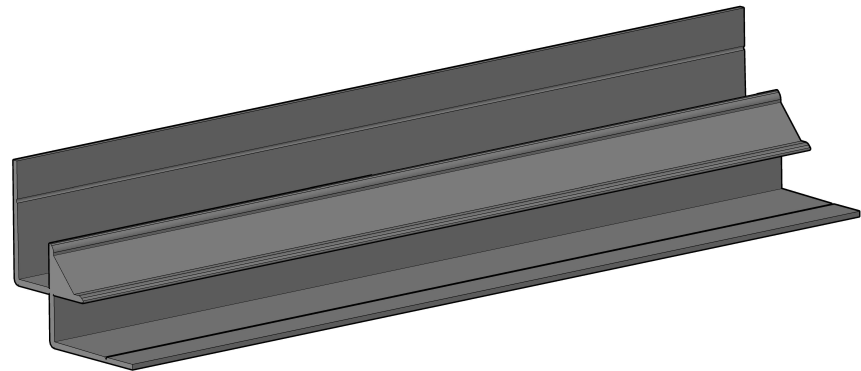

ALUMINUM EXTRUSIONS			
PART #	ALLOY	LENGTH (FT)	FINISHES
PD7890	6063-T5	6	MECHANICALLY POLISHED
CUSTOM FINISHES AVAILABLE FOR ALL EXTRUSIONS			

END VIEW

SIDE VIEW

ISOMETRIC VIEW

 <p>Decorative Wall Panels</p> <p><a href="https://DWPanels.com">https://DWPanels.com</a> © 2017 DWPANELS, LLC Information In This Drawing is Provided for Reference Only</p>	<p>PART NUMBER: PD7890</p>
	<p>PART NAME: INSIDE CORNER</p>