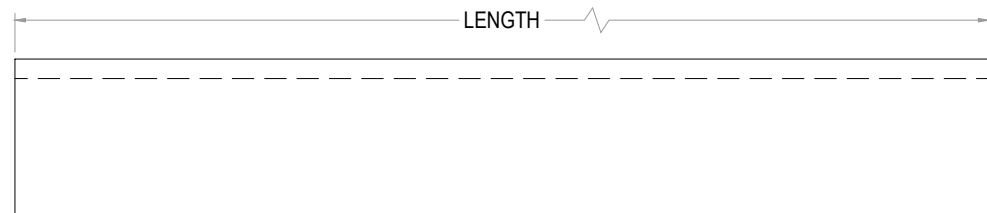

ALUMINUM EXTRUSIONS			
PART #	DESCRIPTION	LENGTH (FT)	FINISHES
CCC3198	ALUMINUM CHANNEL CAP FOR 5/8" MATERIAL	12	BRUSHED STAINLESS STEEL, BRITE CLEAR, ANODIZED
CUSTOM FINISHES AVAILABLE FOR ALL EXTRUSIONS			

END VIEW

SIDE VIEW

ISOMETRIC VIEW

 <p>Decorative Wall Panels</p> <p>https://DWPanels.com</p> <p>© 2017 DWPANELS, LLC</p> <p>Information In This Drawing is Provided for Reference Only</p>	<p>PART NUMBER: CCC3198</p>
	<p>PART NAME: C CHANNEL CAP</p>