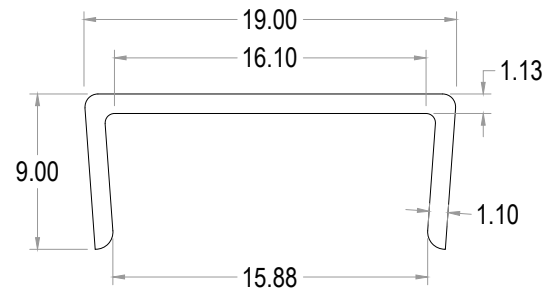

ALUMINUM EXTRUSIONS			
PART #	DESCRIPTION	LENGTH (FT)	FINISHES
CCC3198	ALUMINUM CHANNEL CAP FOR 5/8" MATERIAL	12	BRUSHED STAINLESS STEEL, BRITE CLEAR, ANODIZED
CUSTOM FINISHES AVAILABLE FOR ALL EXTRUSIONS			

END VIEW

SIDE VIEW

ISOMETRIC VIEW

 <p>Decorative Wall Panels</p> <p>https://DWPanels.com</p> <p>© 2017 DWPANELS, LLC</p> <p>Information In This Drawing is Provided for Reference Only</p>	<p>PART NUMBER: CCC3198</p>
	<p>PART NAME: C CHANNEL CAP</p>