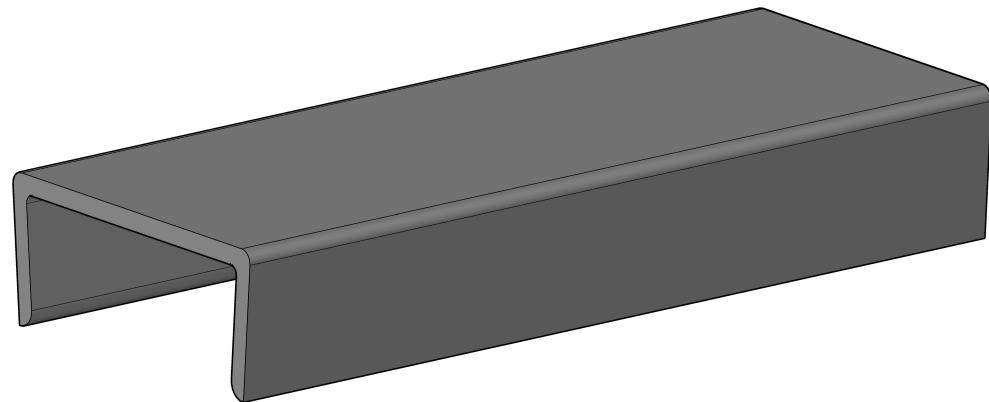

ALUMINUM EXTRUSIONS			
PART #	DESCRIPTION	LENGTH (FT)	FINISHES
CCC3198	ALUMINUM CHANNEL CAP FOR 5/8" MATERIAL	12	BRUSHED STAINLESS STEEL, BRITE CLEAR, ANODIZED
CUSTOM FINISHES AVAILABLE FOR ALL EXTRUSIONS			

END VIEW

SIDE VIEW

ISOMETRIC VIEW

 <p>Decorative Wall Panels</p> <p>https://DWPanels.com</p> <p>© 2017 DWPANELS, LLC</p> <p>Information In This Drawing is Provided for Reference Only</p>	<p>PART NUMBER: CCC3198</p>
	<p>PART NAME: C CHANNEL CAP</p>