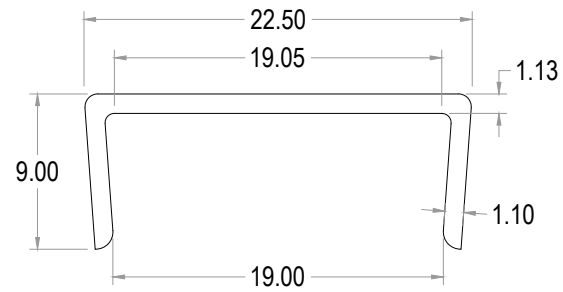

ALUMINUM EXTRUSIONS			
PART #	DESCRIPTION	LENGTH (FT)	FINISHES
CCC3197	ALUMINUM CHANNEL CAP FOR 3/4" MATERIAL	12	BRUSHED STAINLESS STEEL, BRITE CLEAR, ANODIZED
CUSTOM FINISHES AVAILABLE FOR ALL EXTRUSIONS			

END VIEW

SIDE VIEW

ISOMETRIC VIEW

Decorative
Wall
Panels

<https://DWPanels.com>

© 2017 DWPANELS, LLC

Information In This Drawing is Provided for Reference Only

PART NUMBER:
CCC3197

PART NAME:
C CHANNEL CAP