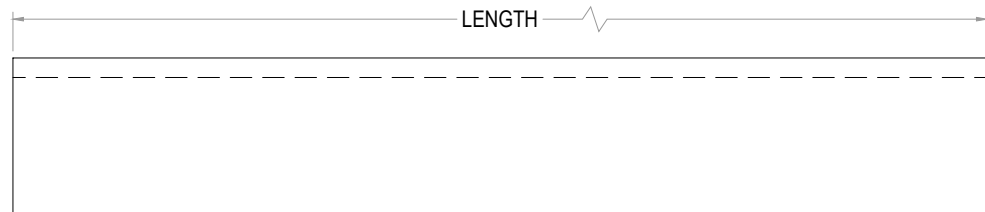

ALUMINUM EXTRUSIONS			
PART #	DESCRIPTION	LENGTH (FT)	FINISHES
CCC3197	ALUMINUM CHANNEL CAP FOR 3/4" MATERIAL	12	BRUSHED STAINLESS STEEL, BRITE CLEAR, ANODIZED
CUSTOM FINISHES AVAILABLE FOR ALL EXTRUSIONS			

END VIEW

SIDE VIEW

ISOMETRIC VIEW

Decorative
Wall
Panels

<https://DWPanels.com>

© 2017 DWPANELS, LLC

Information In This Drawing is Provided for Reference Only

PART NUMBER:
CCC3197

PART NAME:
C CHANNEL CAP