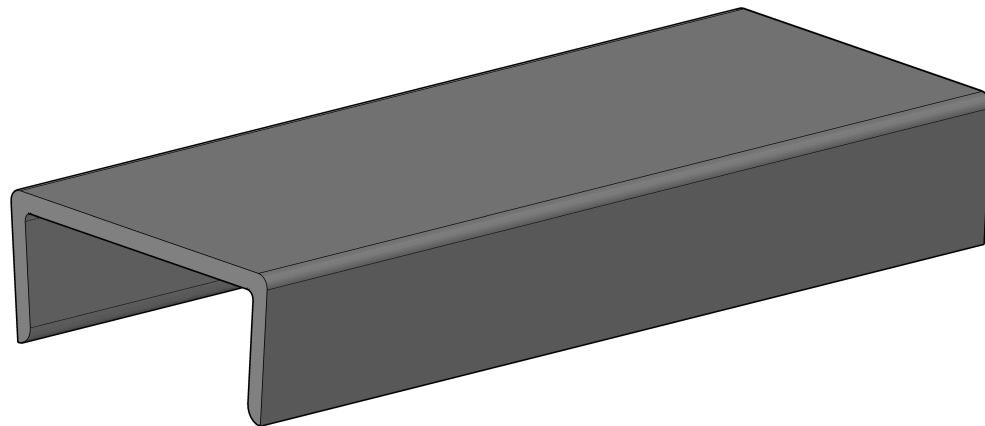

ALUMINUM EXTRUSIONS			
PART #	DESCRIPTION	LENGTH (FT)	FINISHES
CCC3197	ALUMINUM CHANNEL CAP FOR 3/4" MATERIAL	12	BRUSHED STAINLESS STEEL, BRITE CLEAR, ANODIZED
CUSTOM FINISHES AVAILABLE FOR ALL EXTRUSIONS			

END VIEW

SIDE VIEW

ISOMETRIC VIEW

Decorative
Wall
Panels

<https://DWPanels.com>

© 2017 DWPANELS, LLC

Information In This Drawing is Provided for Reference Only

PART NUMBER:
CCC3197

PART NAME:
C CHANNEL CAP