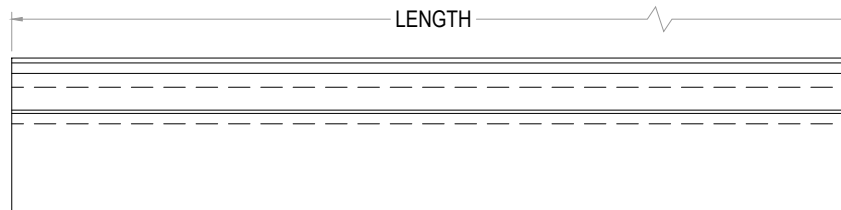

ALUMINUM EXTRUSIONS			
PART #	ALLOY	LENGTH (FT)	FINISHES
PD7889	6063-T5	6	MECHANICALLY POLISHED
CUSTOM FINISHES AVAILABLE FOR ALL EXTRUSIONS			

END VIEW

SIDE VIEW

ISOMETRIC VIEW

 <p>Decorative Wall Panels</p> <p><a href="https://DWPanels.com">https://DWPanels.com</a> © 2017 DWPANELS, LLC Information In This Drawing is Provided for Reference Only</p>	<p>PART NUMBER: PD7889</p>
	<p>PART NAME: OUTSIDE CORNER</p>