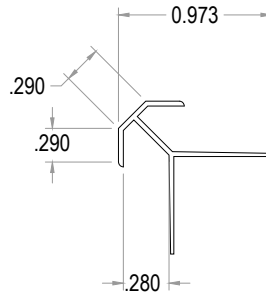

ALUMINUM EXTRUSIONS			
PART #	ALLOY	LENGTH (FT)	FINISHES
PD7889	6063-T5	6	MECHANICALLY POLISHED
CUSTOM FINISHES AVAILABLE FOR ALL EXTRUSIONS			

END VIEW

SIDE VIEW

ISOMETRIC VIEW

 <p>Decorative Wall Panels</p> <p><a href="https://DWPanels.com">https://DWPanels.com</a> © 2017 DWPANELS, LLC Information In This Drawing is Provided for Reference Only</p>	<p>PART NUMBER: PD7889</p>
	<p>PART NAME: OUTSIDE CORNER</p>