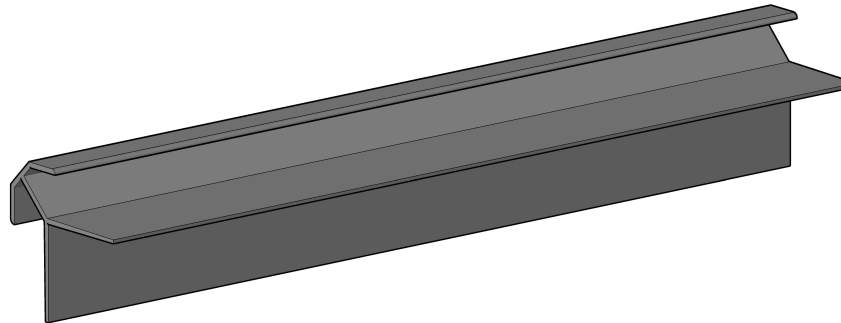

ALUMINUM EXTRUSIONS			
PART #	ALLOY	LENGTH (FT)	FINISHES
PD7889	6063-T5	6	MECHANICALLY POLISHED
CUSTOM FINISHES AVAILABLE FOR ALL EXTRUSIONS			

END VIEW

SIDE VIEW

ISOMETRIC VIEW

 <p>Decorative Wall Panels</p> <p><a href="https://DWPanels.com">https://DWPanels.com</a> © 2017 DWPANELS, LLC Information In This Drawing is Provided for Reference Only</p>	<p>PART NUMBER: PD7889</p>
	<p>PART NAME: OUTSIDE CORNER</p>