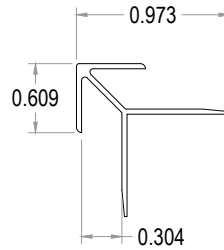

ALUMINUM EXTRUSIONS			
PART #	ALLOY	LENGTH (FT)	FINISHES
PD7249	6063-T5	6	CLEAR ANODIZED
CUSTOM FINISHES AVAILABLE FOR ALL EXTRUSIONS			

END VIEW

SIDE VIEW

ISOMETRIC VIEW

 <p>Decorative Wall Panels</p> <p><a href="https://DWPanels.com">https://DWPanels.com</a> © 2017 DWPANELS, LLC Information In This Drawing is Provided for Reference Only</p>	<p>PART NUMBER: PD7249</p>
	<p>PART NAME: OUTSIDE CORNER</p>