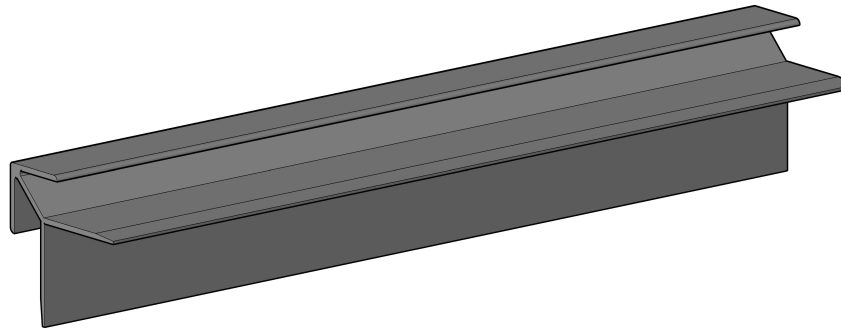

ALUMINUM EXTRUSIONS			
PART #	ALLOY	LENGTH (FT)	FINISHES
PD7249	6063-T5	6	CLEAR ANODIZED
CUSTOM FINISHES AVAILABLE FOR ALL EXTRUSIONS			

END VIEW

SIDE VIEW

ISOMETRIC VIEW

 <p>Decorative Wall Panels</p> <p><a href="https://DWPanels.com">https://DWPanels.com</a> © 2017 DWPANELS, LLC Information In This Drawing is Provided for Reference Only</p>	<p>PART NUMBER: PD7249</p>
	<p>PART NAME: OUTSIDE CORNER</p>