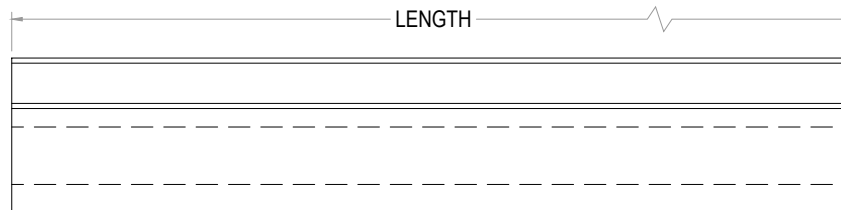

ALUMINUM EXTRUSIONS			
PART #	ALLOY	LENGTH (FT)	FINISHES
PD7249	6063-T5	6	CLEAR ANODIZED
CUSTOM FINISHES AVAILABLE FOR ALL EXTRUSIONS			

END VIEW

SIDE VIEW

ISOMETRIC VIEW

 <p>Decorative Wall Panels</p> <p><a href="https://DWPanels.com">https://DWPanels.com</a> © 2017 DWPANELS, LLC Information In This Drawing is Provided for Reference Only</p>	<p>PART NUMBER: PD7249</p>
	<p>PART NAME: OUTSIDE CORNER</p>